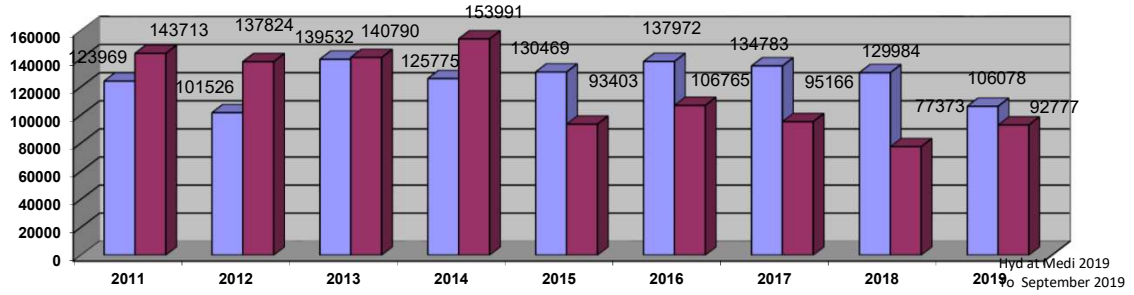

Gwerthiant Petrol/Disel - Petrol/Diesel sales