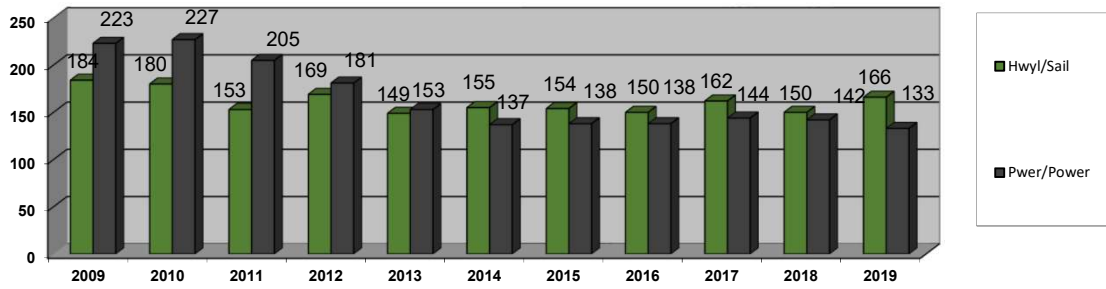

Nifer o gychod Hwyllo/Pwer yn yr Hafan - No. of sailing/power vessels in the Hafan