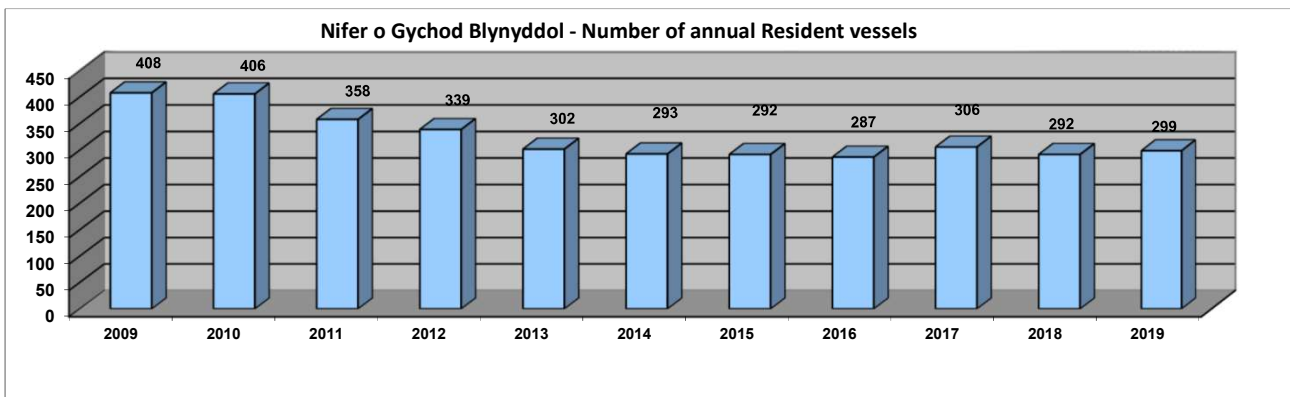

**Ystadegau Blynyddol *Hafan Pwllheli* - i Medi 2019**  
**Annual Statistics for *Hafan Pwllheli* - to September 2019**

Hyd at Medi 2019 Up to September 2019

Nifer o gychod ar yr rhestr diddordeb mewn angorfa - No. of vessels on the Expressions of Interest