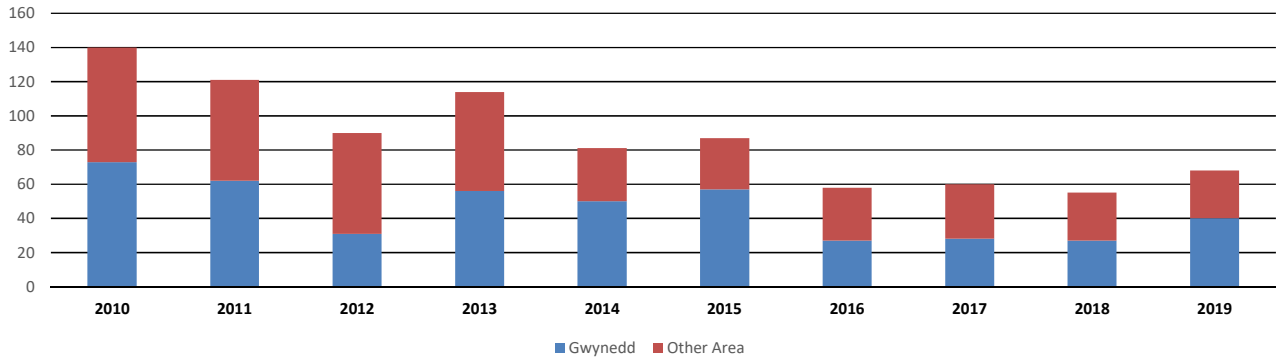

Preswyl yng Ngwynedd - Residing in Gwynedd