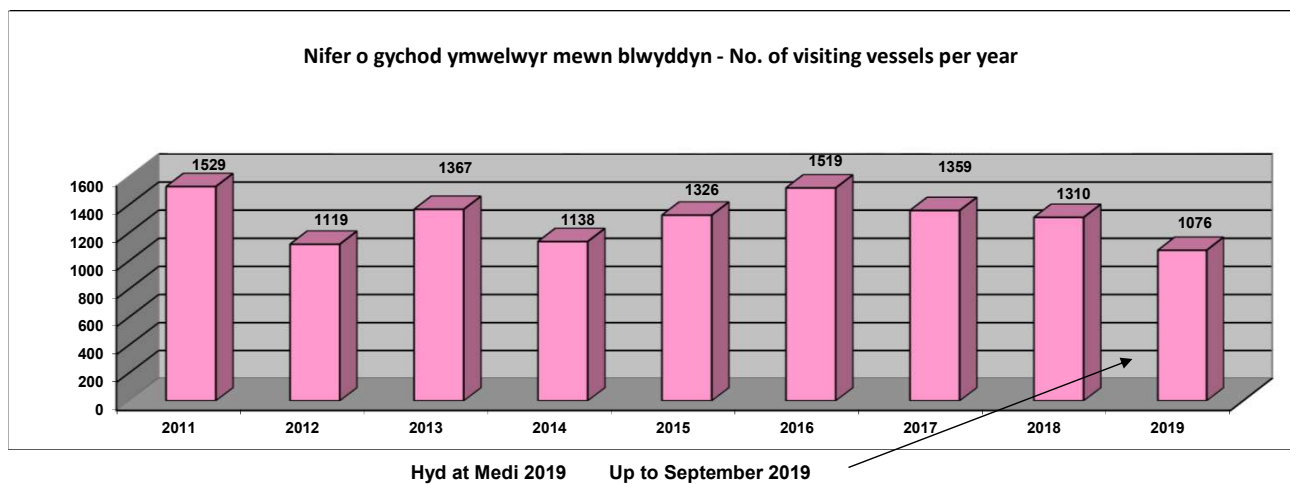

**Ystadegau Blynyddol *Hafan Pwllheli* - i Medi 2019**  
**Annual Statistics for *Hafan Pwllheli* - to September 2019**

Hyd at Medi 2019 Up to September 2019

Nifer o gychod ar yr rhestr diddordeb mewn angorfa - No. of vessels on the Expressions of Interest