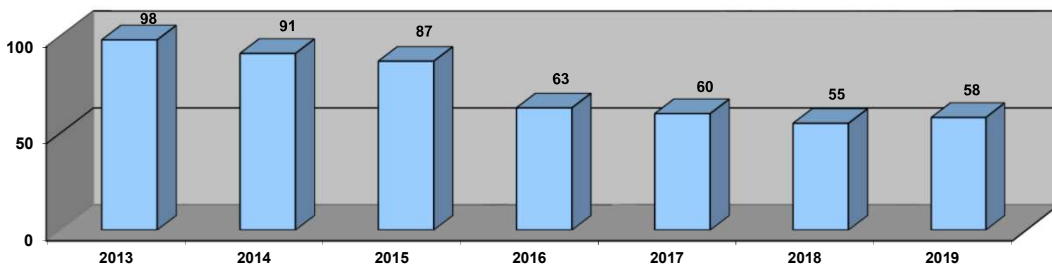

Ystadegau Blynyddol Harbwr Pwllheli - i Medi 2019
Annual Statistics for Pwllheli Harbour - to September 2019

Nifer o Gychod Blynyddol - Number of annual Resident vessels