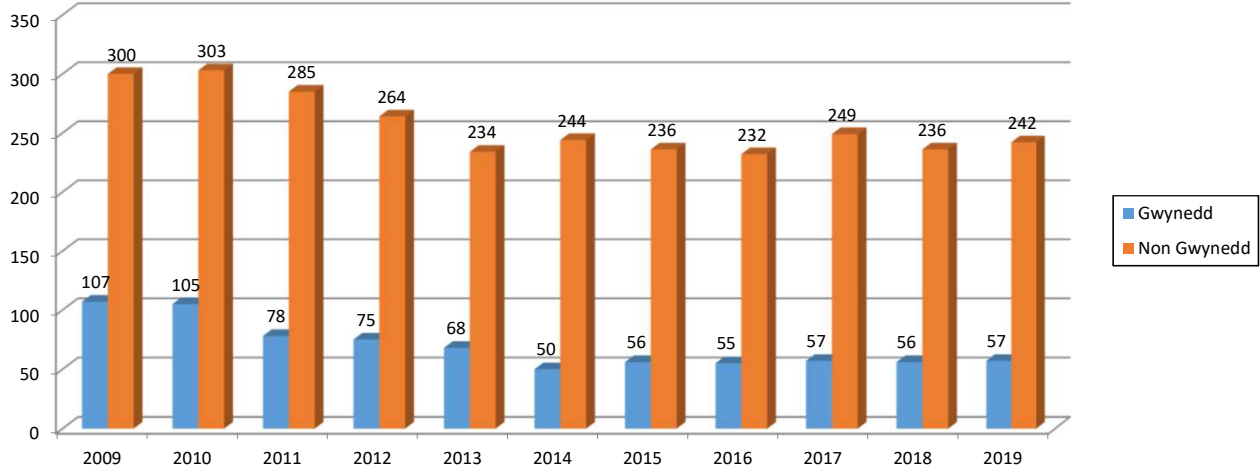

Preswyl yng Ngwynedd/Residing In Gwynedd