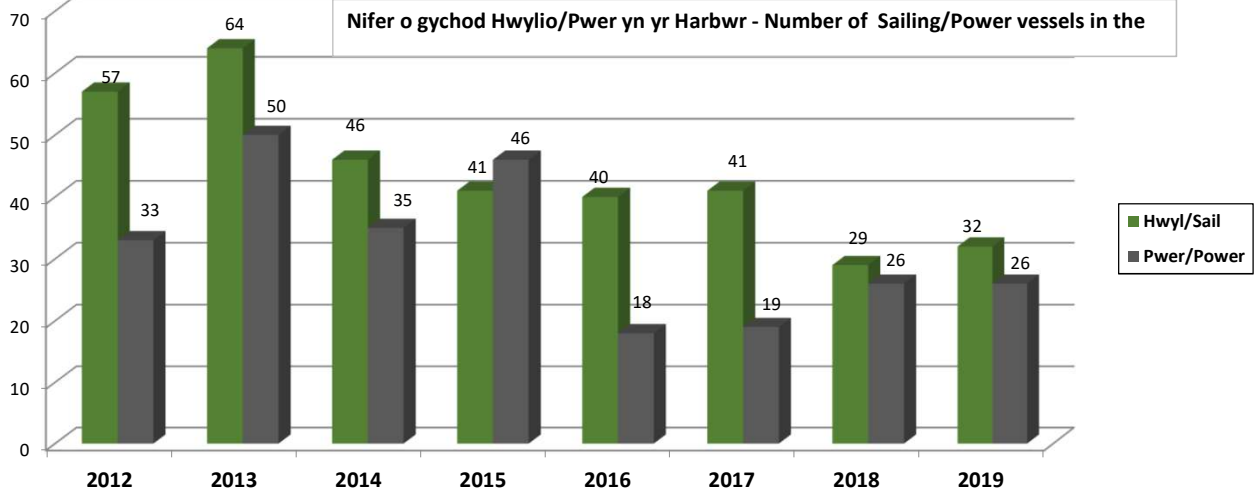

Nifer o gychod Hwyllo/Pwer yn yr Harbwr - Number of Sailing/Power vessels in the

Dadansoddiad o pam fod perchennog doc yn gadel - 1taf Ebrill i 31ain o Fawrth

Analysis of why resident berthholders leave 1st April to 31st March

	2013	2014	2015	2016	2017	2018	2019	2020
Wedi gwerthu cwch/sold boat	3	4	0	2	0	0	1	
Ardal newydd/New Cruising Ground	0	0	17	1	0	0	0	
Parcio a lansio/Park and Launch	0	0	0	0	0	0	0	
Dim rheswm/No reason given	0	0	12	2	0	0	0	
Rhu ddrud/Too expensive	0	0	0	0	0	0	0	
Methdalwr/Bankrupt	0	0	0	0	0	0	0	
Iechyd/III health	0	0	0	1	0	0	0	
Blwyddyn allan/Year out	0	0	0	0	1	0	0	
Carthu/Dredging	0	0	0	0	0	0	0	
Cyfanswm/Total	3	4	29	6	1	0	1	

Hyd at Medi 2019

Up to September 2019