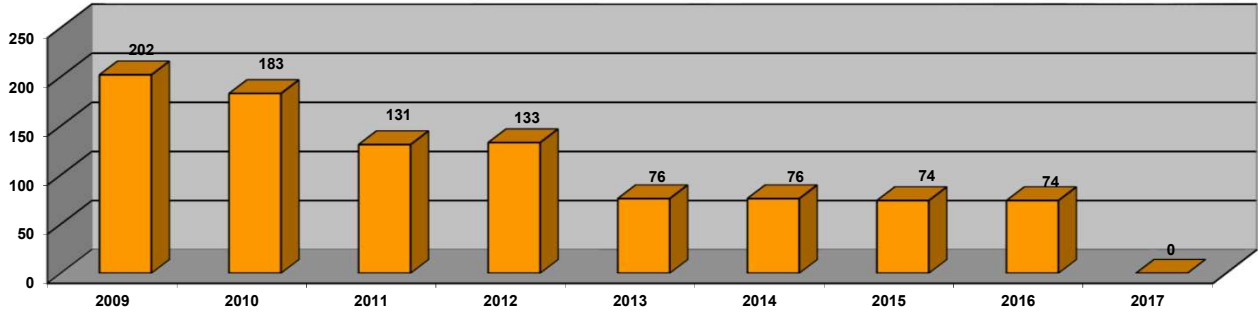

**Ystadegau Blynyddol *Hafan Pwllheli* - i Medi 2019**  
**Annual Statistics for *Hafan Pwllheli* - to September 2019**

Hyd at Medi 2019 Up to September 2019

Nifer o gychod ar yr rhestr diddordeb mewn angorfa - No. of vessels on the Expressions of Interest