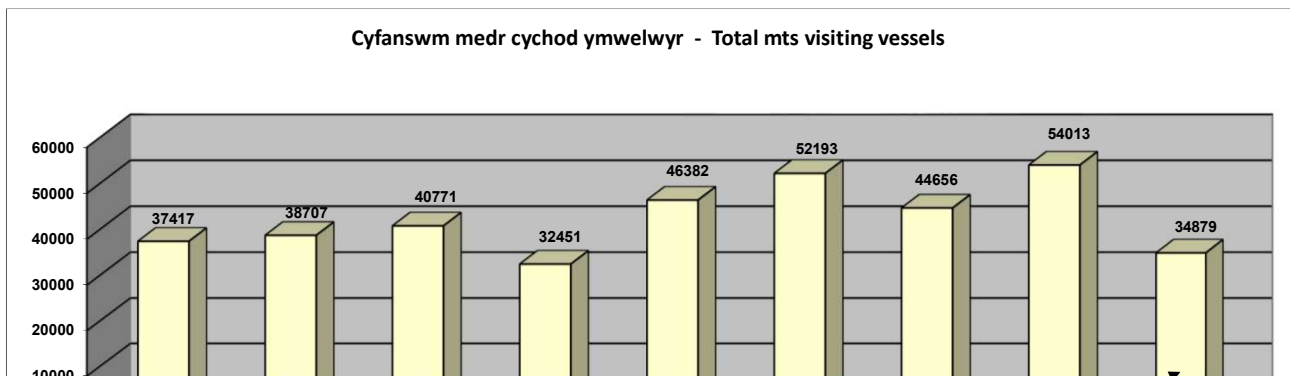

**Ystadegau Blynyddol *Hafan Pwllheli* - i Medi 2019**  
**Annual Statistics for *Hafan Pwllheli* - to September 2019**

Hyd at Medi 2019 Up to September 2019

Nifer o gychod ar yr rhestr diddordeb mewn angorfa - No. of vessels on the Expressions of Interest