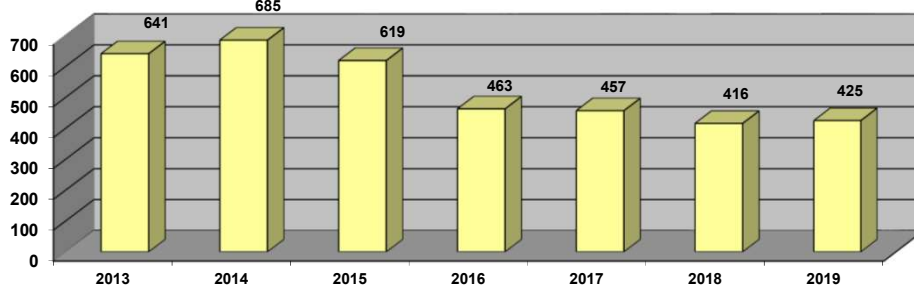

Cyfanswm medr cychod blynyddol - Total metres Resident boats