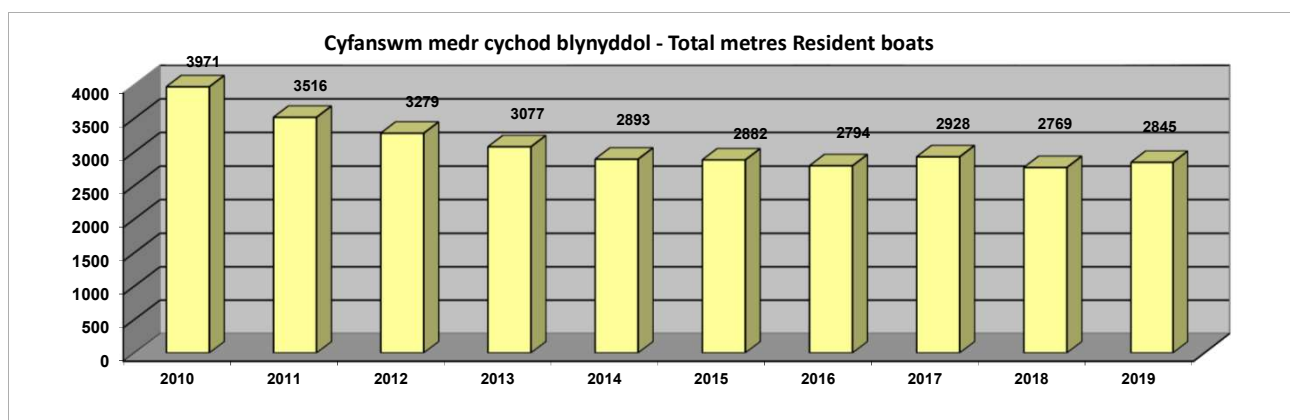

**Ystadegau Blynyddol *Hafan Pwllheli* - i Medi 2019**  
**Annual Statistics for *Hafan Pwllheli* - to September 2019**

Hyd at Medi 2019 Up to September 2019

Nifer o gychod ar yr rhestr diddordeb mewn angorfa - No. of vessels on the Expressions of Interest